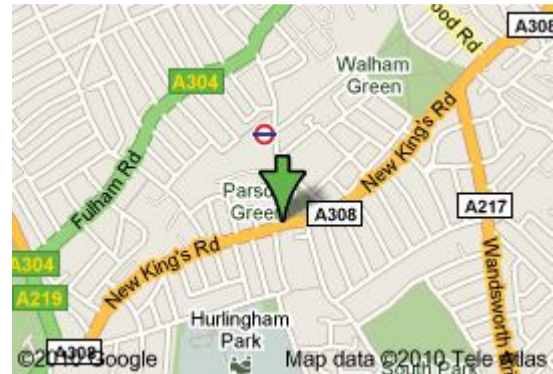

DIRECTIONS

Migration Bureau

New Kings House, 136-144 New Kings Road,
Chelsea, London SW6 4LZ, United Kingdom

Phone: +0044 (0) 845 869 7588

E-mail: london@migrationbureau.com

Website: www.migrationbureau.co.uk

By Tube from Central London

- ⇒ Take the westbound District Line tube towards Wimbledon
- ⇒ Get off at Parsons Green station
- ⇒ When you exit the station turn right onto the Parson Green Lane
- ⇒ Then turn right onto the New Kings Road
- ⇒ Walk three blocks and you will see New Kings House on your right (after the little bridge)

By Bus

- ⇒ Buses 22 and 424 drive through New Kings Road
- ⇒ Buses 414 and 14 drive through Fulham High Street and Putney Bridge (short walk)

By Car

From North

- ⇒ Leave the M25 at junction 15 and join M4
- ⇒ Leave M4 at Junction 2 and merge to A4 N
- ⇒ At Chiswick Roundabout take the 4th exit onto the A205
- ⇒ At traffic signals turn left onto Putney High Street - A219
- ⇒ At "The Larrick" Pub turn right onto New Kings Road - A308

From South

- ⇒ Leave the M25 at Junction 9 onto A243 and follow Kingston signs
- ⇒ At Hook Junction Roundabout take the 3rd exit, then merge onto Kingston by-pass - A3
- ⇒ At Tibbets Corner Junction branch left, then at Tibbets Corner roundabout take the 1st exit onto Tibbets Ride - A219
- ⇒ At "The Larrick" Pub turn right onto New Kings Road - A308